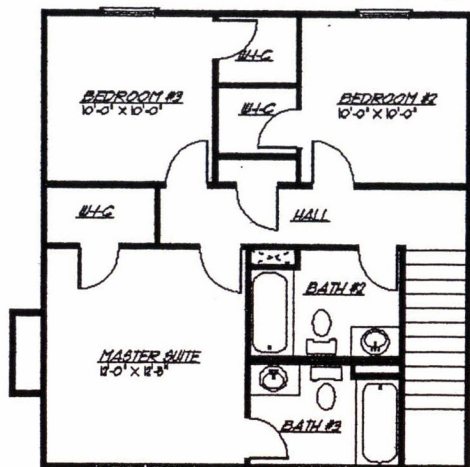

IVIE LEAGUE HOMES

STANDARD SECOND FLOOR
158 SQ. FT.

THE HARVARD MODEL

STANDARD FIRST FLOOR
758 SQ. FT.