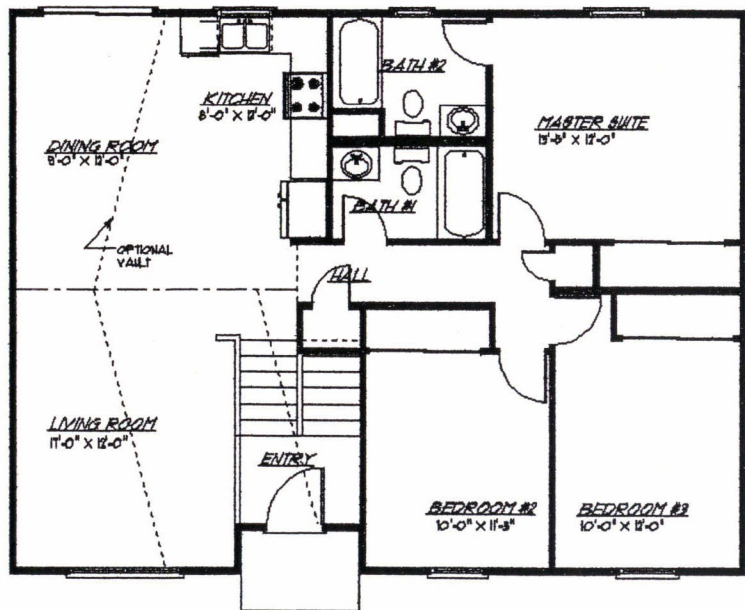

# IVIE LEAGUE HOMES

*ELEVATION 'D'*

**THE DARTMOUTH MODEL**  
1197 SQ. FT.