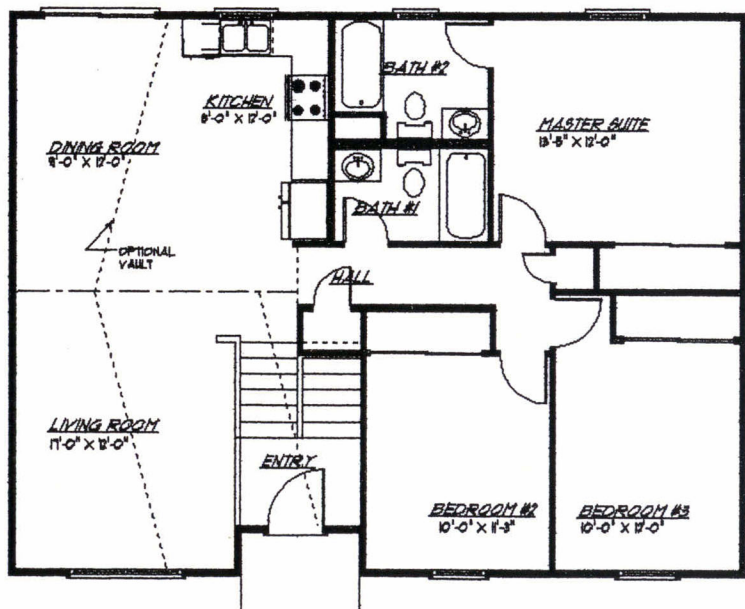

IVIE LEAGUE HOMES

ELEVATION 'C'

THE DARTMOUTH MODEL
1197 SQ. FT.