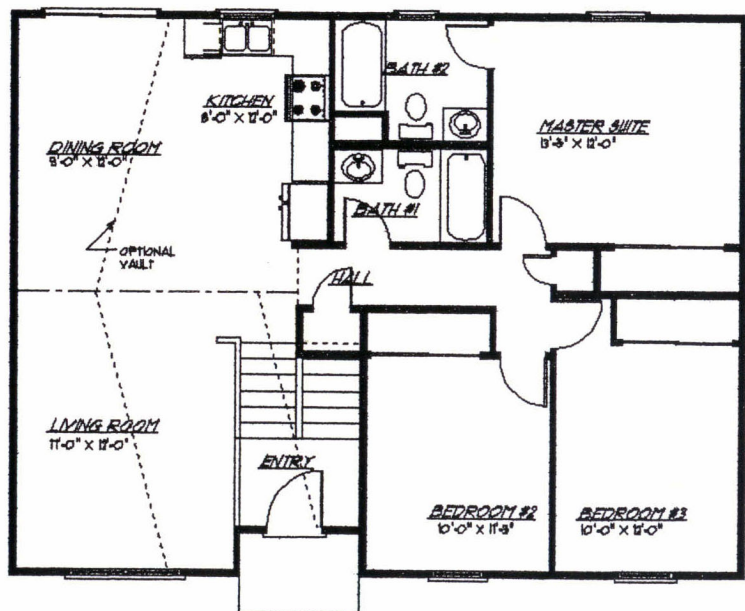

IVIE LEAGUE HOMES

ELEVATION 'A'

THE DARTMOUTH MODEL
1197 SQ. FT.